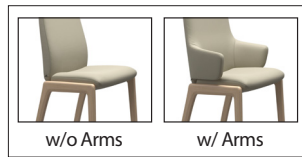

Seat Back:

Arms:

Base:

* D350 Base has both 360° Swivel and Auto-Return to forward facing seat

Stressless® Laurel - Measurements (inches)

Item no.	Model	Leg Type	Width	Height	Depth	Seat Height
1842731	Laurel v2 Low Back Large	D100	22.4	36.2	24.4	18.9
1842732	Laurel v2 Low Back Large w/ Arms	D100	22.8	36.2	24.4	18.9
1843731	Laurel v2 High Back Large	D100	22.4	41.3	24.8	18.9
1843732	Laurel v2 High Back Large w/ Arms	D100	22.8	41.3	24.8	18.9
1842737	Laurel v2 Low Back Large	D200	19.7	36.2	24.4	18.9
1842738	Laurel v2 Low Back Large w/ Arms	D200	22.8	36.2	24.4	18.9
1843767	Laurel v2 High Back Large	D200	19.7	41.3	24.8	18.9
1843738	Laurel v2 High Back Large w/ Arms	D200	22.8	41.3	24.8	18.9
1842743	Laurel v2 Low Large	D350	19.7	36.2	24.4	18.9
1842744	Laurel v2 Low Large w/ Arms	D350	22.8	36.2	24.4	18.9
1843743	Laurel v2 High Large	D350	19.7	41.3	24.8	18.9
1843744	Laurel v2 High Large w/ Arms	D350	22.8	41.3	24.8	18.9
1842768	Laurel v2 Low Back Large	Home Office	28.3	34.3-39.0	28.3	16.9-21.7
1842769	Laurel v2 Low Back Large w/ Arms	Home Office	28.3	34.3-39.0	28.3	16.9-21.7
1843768	Laurel v2 High Back Large	Home Office	28.3	39.4-44.1	28.3	16.9-21.7
1843769	Laurel v2 High Back Large w/ Arms	Home Office	28.3	39.4-44.1	28.3	16.9-21.7