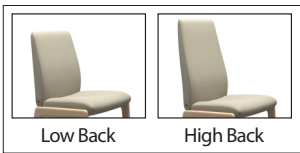

Seat Back:

Arms:

Base:

* D350 Base has both 360° Swivel and Auto-Return to forward facing seat

Stressless® Laurel - Measurements (inches)

Item no.	Model	Leg Type	Width	Height	Depth	Seat Height
1842731	Laurel v2 Low Back Large	D100	22.4	36.2	24.4	18.9
1842732	Laurel v2 Low Back Large w/ Arms	D100	22.8	36.2	24.4	18.9
1843731	Laurel v2 High Back Large	D100	22.4	41.3	24.8	18.9
1843732	Laurel v2 High Back Large w/ Arms	D100	22.8	41.3	24.8	18.9
1842737	Laurel v2 Low Back Large	D200	19.7	36.2	24.4	18.9
1842738	Laurel v2 Low Back Large w/ Arms	D200	22.8	36.2	24.4	18.9
1843767	Laurel v2 High Back Large	D200	19.7	41.3	24.8	18.9
1843738	Laurel v2 High Back Large w/ Arms	D200	22.8	41.3	24.8	18.9
1842743	Laurel v2 Low Large	D350	19.7	36.2	24.4	18.9
1842744	Laurel v2 Low Large w/ Arms	D350	22.8	36.2	24.4	18.9
1843743	Laurel v2 High Large	D350	19.7	41.3	24.8	18.9
1843744	Laurel v2 High Large w/ Arms	D350	22.8	41.3	24.8	18.9
1842768	Laurel v2 Low Back Large	Home Office	28.3	34.3-39.0	28.3	16.9-21.7
1842769	Laurel v2 Low Back Large w/ Arms	Home Office	28.3	34.3-39.0	28.3	16.9-21.7
1843768	Laurel v2 High Back Large	Home Office	28.3	39.4-44.1	28.3	16.9-21.7
1843769	Laurel v2 High Back Large w/ Arms	Home Office	28.3	39.4-44.1	28.3	16.9-21.7