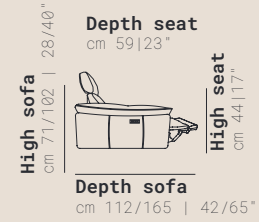

4080 FAIRVIEW ST, BURLINGTON, ON | 905.633.7226 | WWW.SCANDECOR.CA
facebook@scandecorfurniture | Instagram/ houzz/ twitter@scandecor

opus

OPUS

The generous volume of Opus is matched by the great versatility of the system, conceived as a modular project that ranges from a single armchair to a two or three-seater sofa. The soft feather padding and the ability to adjust the inclination of the body offer an exceptional level of comfort and ergonomics. The pvc feet visually disappear, creating a feeling of graceful suspension.

Chair RX power
cm 128 | 50" V119

2 Seater 2RX power detach
cm 198 | 78" V132

2 Seater 2RX power detach
cm 236 | 93" V133

DATA SHEET

Padding

Seat: Foam
Back: Foam
Arms: Feather
Backrest: Foam

Frame

Particle board: 30%
Multilayer: 25%
Fir: 20%
Masonite: 25%