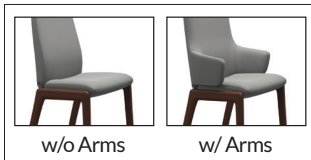

Stressless® Laurel Family

Seat Back:

Arms:

Base:

Stressless® Laurel Family - Measurements (inches)

Item no.	Model	Leg Type	Width	Height	Depth	Seat Height
1842763	Laurel v2 Low Back Large	D100	22.4	36.2	24.4	18.9
1842714	Laurel v2 Low Back Large w/ Arms	D100	22.8	36.2	24.4	18.9
1843763	Laurel v2 High Back Large	D100	22.4	41.3	24.8	18.9
1843714	Laurel v2 High Back Large w/ Arms	D100	22.8	41.3	24.8	18.9
1842767	Laurel v2 Low Back Large	D200	19.7	36.2	24.4	18.9
1842767	Laurel v2 Low Back Large w/ Arms	D200	22.8	36.2	24.4	18.9
1843767	Laurel v2 High Back Large	D200	19.7	41.3	24.8	18.9
1843724	Laurel v2 High Back Large w/ Arms	D200	22.8	41.3	24.8	18.9
1842773	Laurel v2 Low Back Large	D301	19.7	36.2	24.4	18.9
1842709	Laurel v2 Low Back Large w/ Arms	D301	22.8	36.2	24.4	18.9
1843773	Laurel v2 High Back Large	D301	19.7	41.3	24.8	18.9
1843709	Laurel v2 High Back Large w/ Arms	D301	22.8	41.3	24.8	18.9
1842775	Laurel v2 Low Large	D350	19.7	36.2	24.4	18.9
1842712	Laurel v2 Low Large w/ Arms	D350	22.8	36.2	24.4	18.9
1843775	Laurel v2 High Large	D350	19.7	41.3	24.8	18.9
1843712	Laurel v2 High Large w/ Arms	D350	22.8	41.3	24.8	18.9
1842768	Laurel v2 Low Back Large	Home Office	28.3	34.3-39.0	28.3	16.9-21.7
1842769	Laurel v2 Low Back Large w/ Arms	Home Office	28.3	34.3-39.0	28.3	16.9-21.7
1843768	Laurel v2 High Back Large	Home Office	28.3	39.4-44.1	28.3	16.9-21.7
1843769	Laurel v2 High Back Large w/ Arms	Home Office	28.3	39.4-44.1	28.3	16.9-21.7