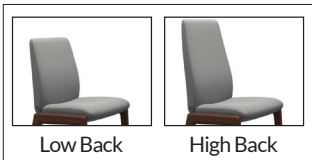

Stressless® Laurel Family

Seat Back:

Arms:

Base:

Stressless® Laurel Family - Measurements (inches)

Item no.	Model	Leg Type	Width	Height	Depth	Seat Height
1842763	Laurel v2 Low Back Large	D100	22.4	36.2	24.4	18.9
1842714	Laurel v2 Low Back Large w/ Arms	D100	22.8	36.2	24.4	18.9
1843763	Laurel v2 High Back Large	D100	22.4	41.3	24.8	18.9
1843714	Laurel v2 High Back Large w/ Arms	D100	22.8	41.3	24.8	18.9
1842767	Laurel v2 Low Back Large	D200	19.7	36.2	24.4	18.9
1842767	Laurel v2 Low Back Large w/ Arms	D200	22.8	36.2	24.4	18.9
1843767	Laurel v2 High Back Large	D200	19.7	41.3	24.8	18.9
1843724	Laurel v2 High Back Large w/ Arms	D200	22.8	41.3	24.8	18.9
1842773	Laurel v2 Low Back Large	D301	19.7	36.2	24.4	18.9
1842709	Laurel v2 Low Back Large w/ Arms	D301	22.8	36.2	24.4	18.9
1843773	Laurel v2 High Back Large	D301	19.7	41.3	24.8	18.9
1843709	Laurel v2 High Back Large w/ Arms	D301	22.8	41.3	24.8	18.9
1842775	Laurel v2 Low Large	D350	19.7	36.2	24.4	18.9
1842712	Laurel v2 Low Large w/ Arms	D350	22.8	36.2	24.4	18.9
1843775	Laurel v2 High Large	D350	19.7	41.3	24.8	18.9
1843712	Laurel v2 High Large w/ Arms	D350	22.8	41.3	24.8	18.9
1842768	Laurel v2 Low Back Large	Home Office	28.3	34.3-39.0	28.3	16.9-21.7
1842769	Laurel v2 Low Back Large w/ Arms	Home Office	28.3	34.3-39.0	28.3	16.9-21.7
1843768	Laurel v2 High Back Large	Home Office	28.3	39.4-44.1	28.3	16.9-21.7
1843769	Laurel v2 High Back Large w/ Arms	Home Office	28.3	39.4-44.1	28.3	16.9-21.7