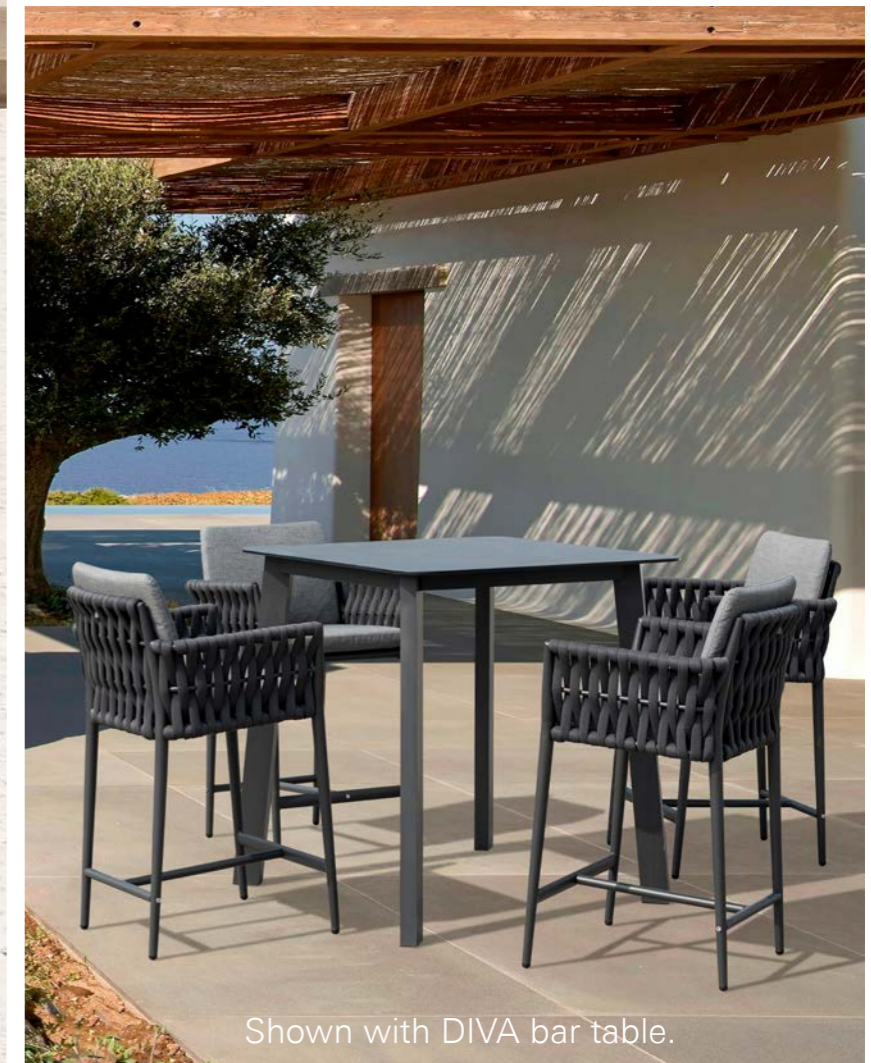

swivel chair

HUG

A few configurations , just a few...

Design your own configurations,
your project is unique.

BE
READY FOR AN
OUTDOOR
STATEMENT

PAVILION

Our new Pavilions are truly unique, as part of the HUG Collection they can either complement other seating units or be complemented by them...a bit mixed-up? Well, put simply, you can create infinite seating areas with Pavilion as an anchor and escape from home in a minute!

AWARDS

Shown with TOGETHER table.

Shown with YES table.

Shown with DIVA table.

Shown with DIVA bar table.

HUG
Collection

91 9331 00 HUG armchair SKU# **HU10**
W . 94cm/37" D . 85cm/33.5" H . 66cm/26"
SH . 40cm/16" AH . 66cm/26"