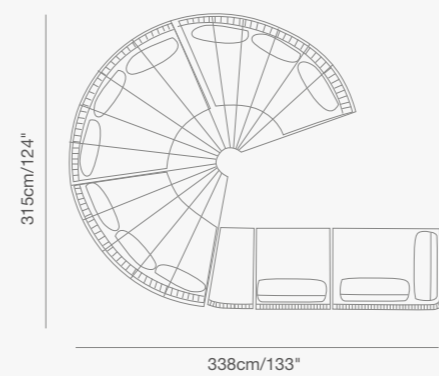

Design your own configurations,
your project is unique.