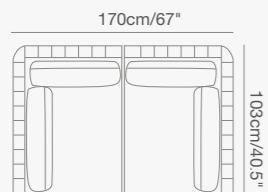

HUG

A few configurations , just a few...