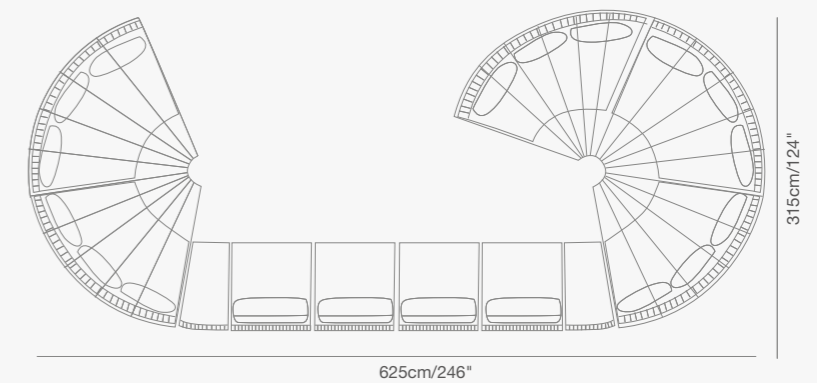

Design your own configurations,
your project is unique.