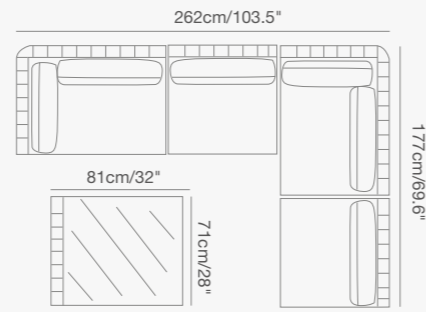

HUG

A few configurations , just a few...