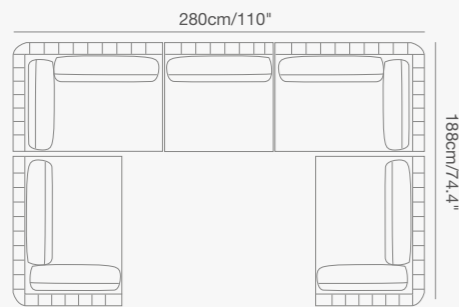

HUG

A few configurations , just a few...