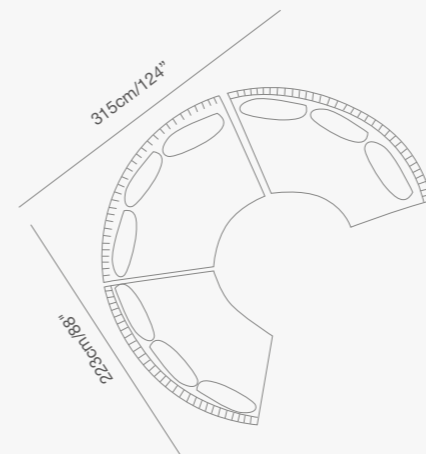

Design your own configurations,
your project is unique.