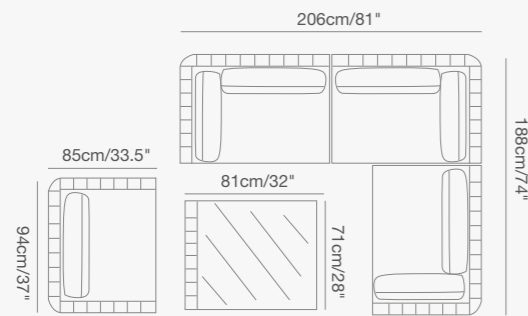

HUG

A few configurations , just a few...