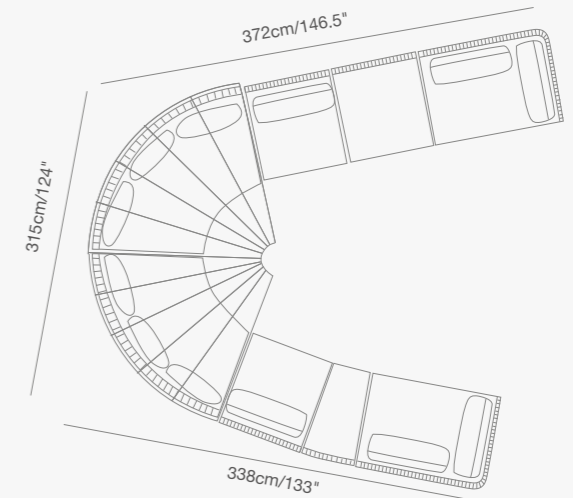

Design your own configurations,
your project is unique.