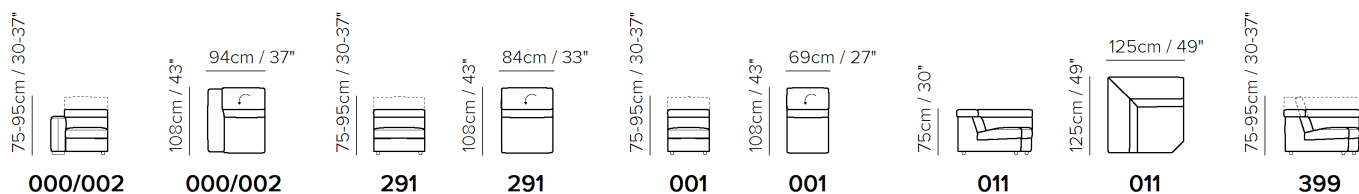

SCHEMATICS