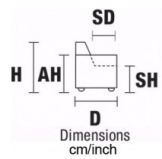

AH Arm Height

H Height

SH Seat Height

MH Maximum Height

D Deep

SD Seat Depth

MD Maximum Deep

W Width

W 295/116.1"
D 102/40"
H 83/32.7" AH 56/22"
SH 45/17.7" SD 56/22"

W 234/92.1"
D 102/40"
H 83/32.7" AH 56/22"
SH 45/17.7" SD 56/22"

W 214/84.2"
D 102/40"
H 83/32.7" AH 56/22"
SH 45/17.7" SD 56/22"

W 194/76.4"
D 102/40"
H 83/32.7" AH 56/22"
SH 45/17.7" SD 56/22"

W 262/103.1"
D 102/40"
H 83/32.7" AH 56/22"
SH 45/17.7" SD 56/22"

W 114/44.9
D 102/40
H 83/32.7 AH 56/22
SH 45/17.7 SD 56/22

W 208/81.9"
D 102/40"
H 83/32.7" AH 56/22"
SH 45/17.7" SD 56/22"

W 208/81.9"
D 102/40"
H 83/32.7" AH 56/22"
SH 45/17.7" SD 56/22"