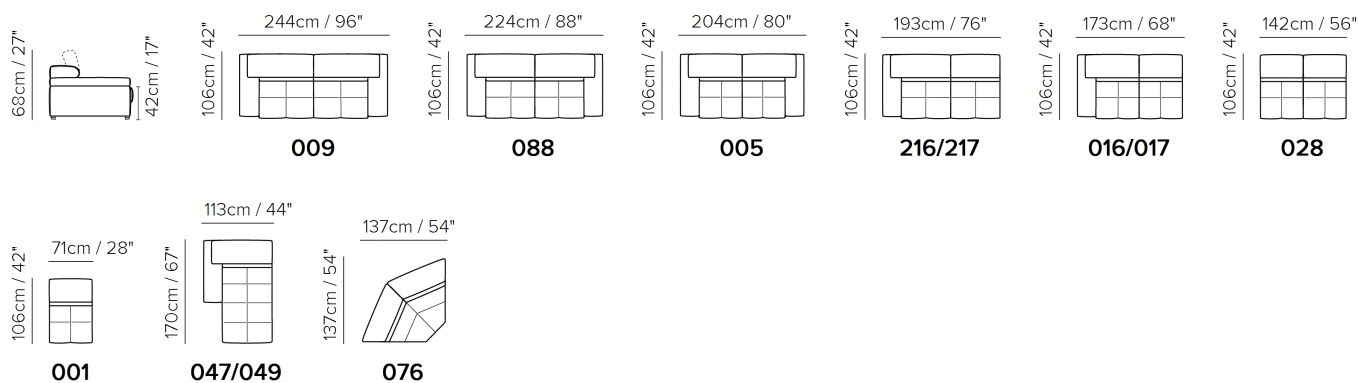

## SCHEMATICS

NOTES

- Avana is one of our most popular models and an original Natuzzi Style Centre design.
- It is characterised by its modern edge and finer details, such as the tufting on the seat, the rounded metal framing around the armrest and metal insert in the wooden foot.
- Unmatched relaxation, thanks to its comfortable seat and adjustable headrests.
- Adjustable headrest on all versions except the corners.
- Contrast stitching is available only with certain covers and option is managed directly in NARES.
- Tight Seat Cushion (the seat cushions of the models are fixed to the frame)
- Tight Back Cushion (the back cushions of the models are fixed to the frame)
- No Leather Side (the sectional pieces have the side covered with fabric and not leather)
- Wood Frame
- Without Feet Assembled (the feet will be in a bag inside the package)
- Plastic Wrap (the model will be wrapped in a plastic bag)
- 
- Feet available in wood finishings 09 (Walnut) / 18 (Wengè)
- Feet height 4,5 cm