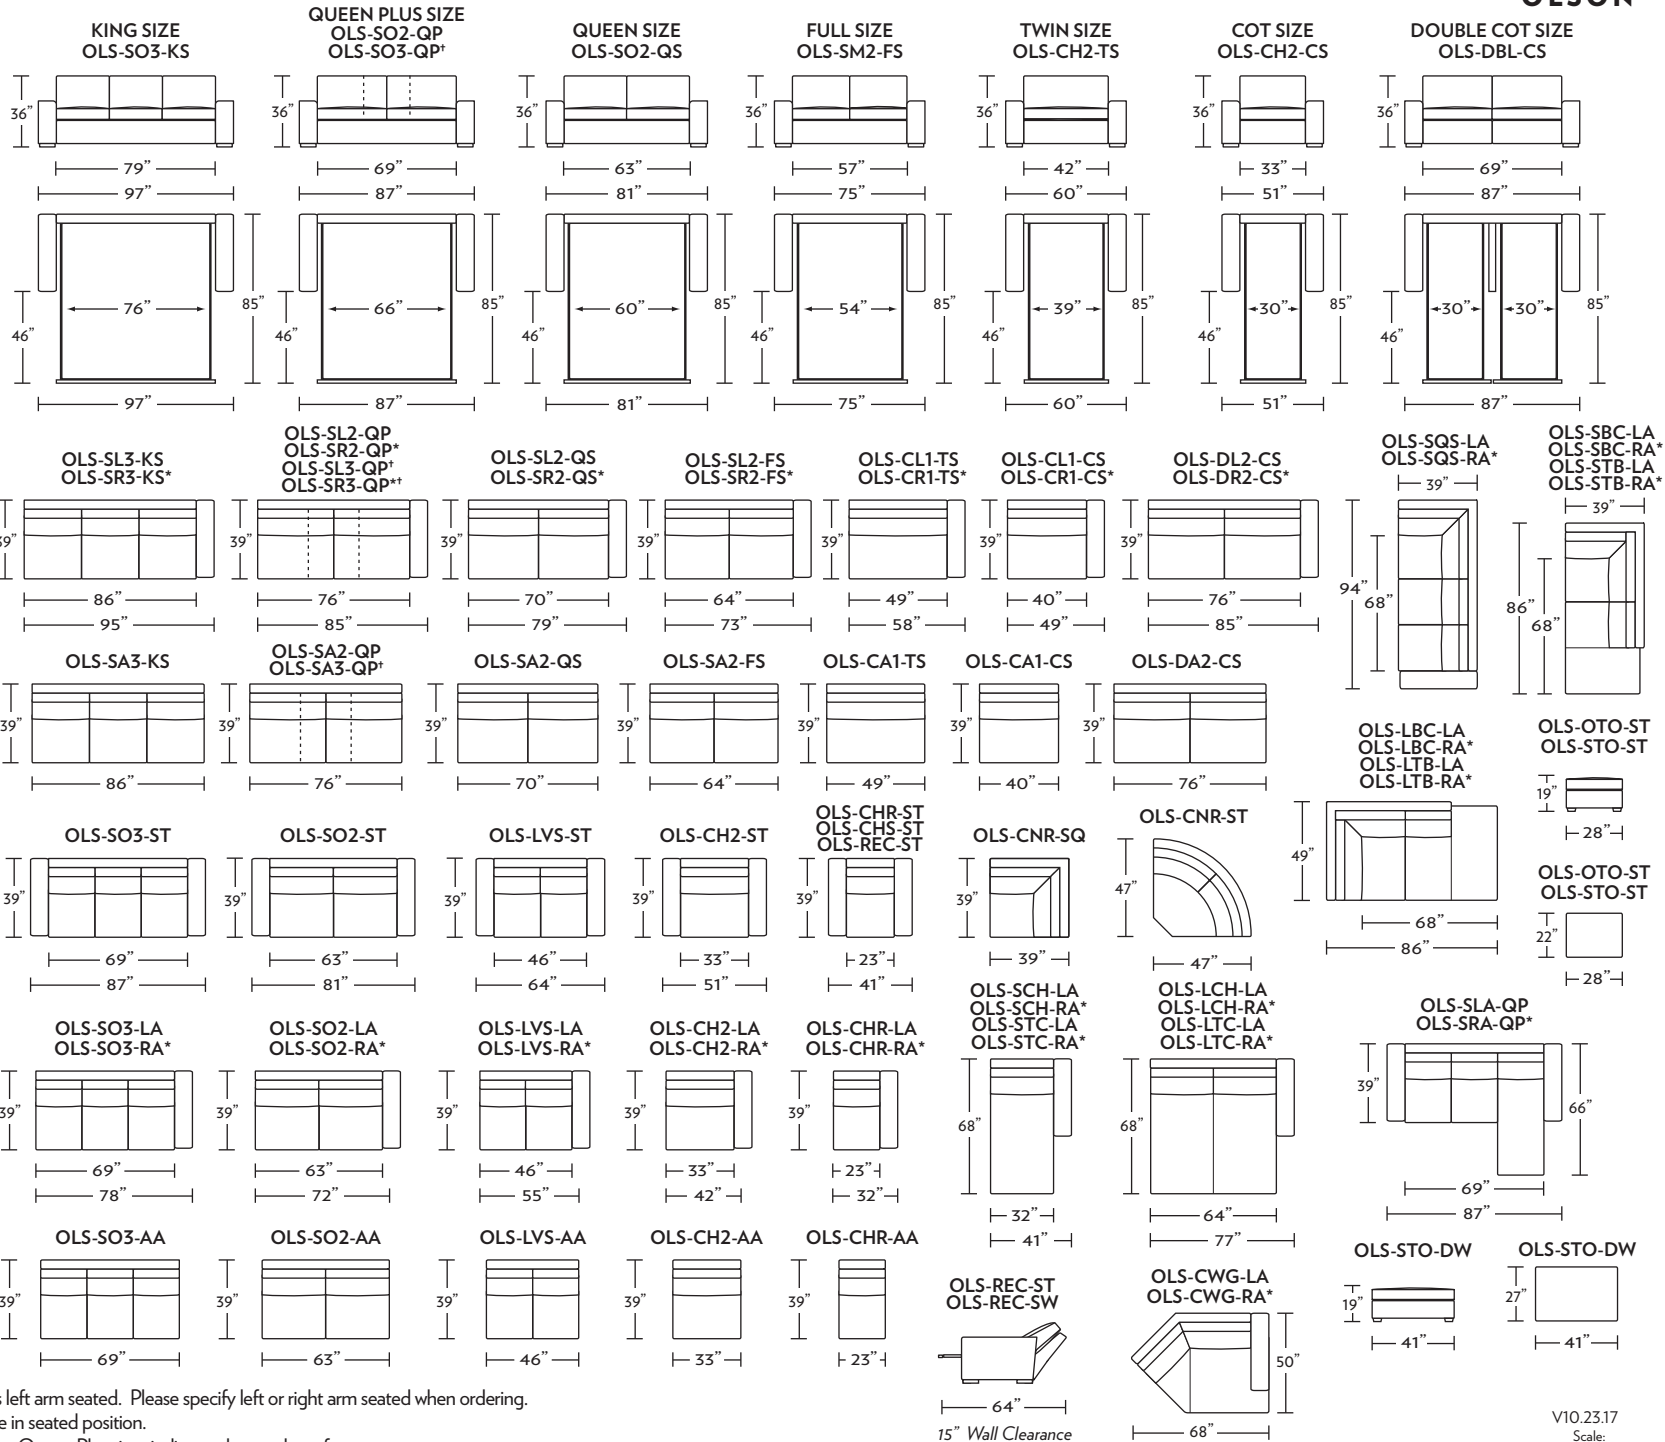

OLSON

Standard Comfort Sleeper®

Features:

- Featuring the patented Tiffany 24/7™ platform sleep system
- Room to stretch out with true 80 inches of bedroom-length sleeping surface
- Ultimate comfort on five inches of plush, high-density foam mattress
- Under-sofa dust covers keeps dust and dirt from ever touching the mattress
- Zero wall clearance
- Quick-ship delivery
- Double-needle top-stitch
- High-density, high-resiliency foam seat cushions
- Loose back and seat cushions
- Lifetime warranty on frame
- 10-year mechanism warranty

Mattress Options:

- Premier with Crypdon™ ticking
- Gel
- Tempur-Pedic®

Options:

- High-density, high-resiliency foam seat cushions encased in down and down back cushions available
- Wood legs available in Acorn, Espresso or Walnut finish
- Nailhead trim available in Antique Brass, Chrome or Pewter finish (deck only)

Please use actual leather, fabric, Crypdon®, Sunbrella® and Ultrasuede® swatches when specifying furniture as the colors shown may vary due to the printing process.

* Picture shows left arm seated. Please specify left or right arm seated when ordering.

All orders are in seated position.

† Dotted lines for Queen Plus sizes indicates the number of seats.

All dimensions are approximate and subject to change.