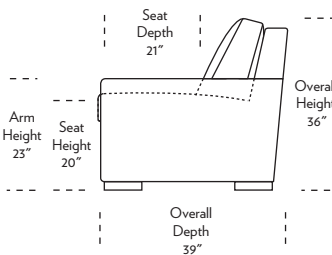

OLSON

Standard Comfort Sleeper®

Features:

- Featuring the patented Tiffany 24/7™ platform sleep system
- Room to stretch out with true 80 inches of bedroom-length sleeping surface
- Ultimate comfort on five inches of plush, high-density foam mattress
- Under-sofa dust covers keeps dust and dirt from ever touching the mattress
- Zero wall clearance
- Quick-ship delivery
- Double-needle top-stitch
- High-density, high-resiliency foam seat cushions
- Loose back and seat cushions
- Lifetime warranty on frame
- 10-year mechanism warranty

Mattress Options:

- Premier with Crypdon™ ticking
- Gel
- Tempur-Pedic®

Options:

- High-density, high-resiliency foam seat cushions encased in down and down back cushions available
- Wood legs available in Acorn, Espresso or Walnut finish
- Nailhead trim available in Antique Brass, Chrome or Pewter finish (deck only)

Please use actual leather, fabric, Crypdon®, Sunbrella® and Ultrasuede® swatches when specifying furniture as the colors shown may vary due to the printing process.

* Picture shows left arm seated. Please specify left or right arm seated when ordering.

All orders are in seated position.

† Dotted lines for Queen Plus sizes indicates the number of seats.

All dimensions are approximate and subject to change.