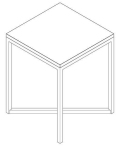

## SCHEMATICS

---

### SQUARE CORNER

40cm x 40cm H 50cm  
15,75" x 15,75" H 19,69"

### SQUARE CENTRAL

100cm x 100cm H 35cm  
39,37" x 39,37" H 13,78"

### RECTANGULAR CENTRAL

140cm x 70cm H 35cm  
55,12" x 27,56" H 13,78"