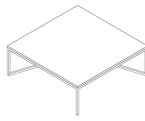

## SCHEMATICS

---

### SQUARE CORNER

40cm x 40cm H 50cm  
15,75" x 15,75" H 19,69"

### SQUARE CENTRAL

100cm x 100cm H 35cm  
39,37" x 39,37" H 13,78"

### RECTANGULAR CENTRAL

140cm x 70cm H 35cm  
55,12" x 27,56" H 13,78"